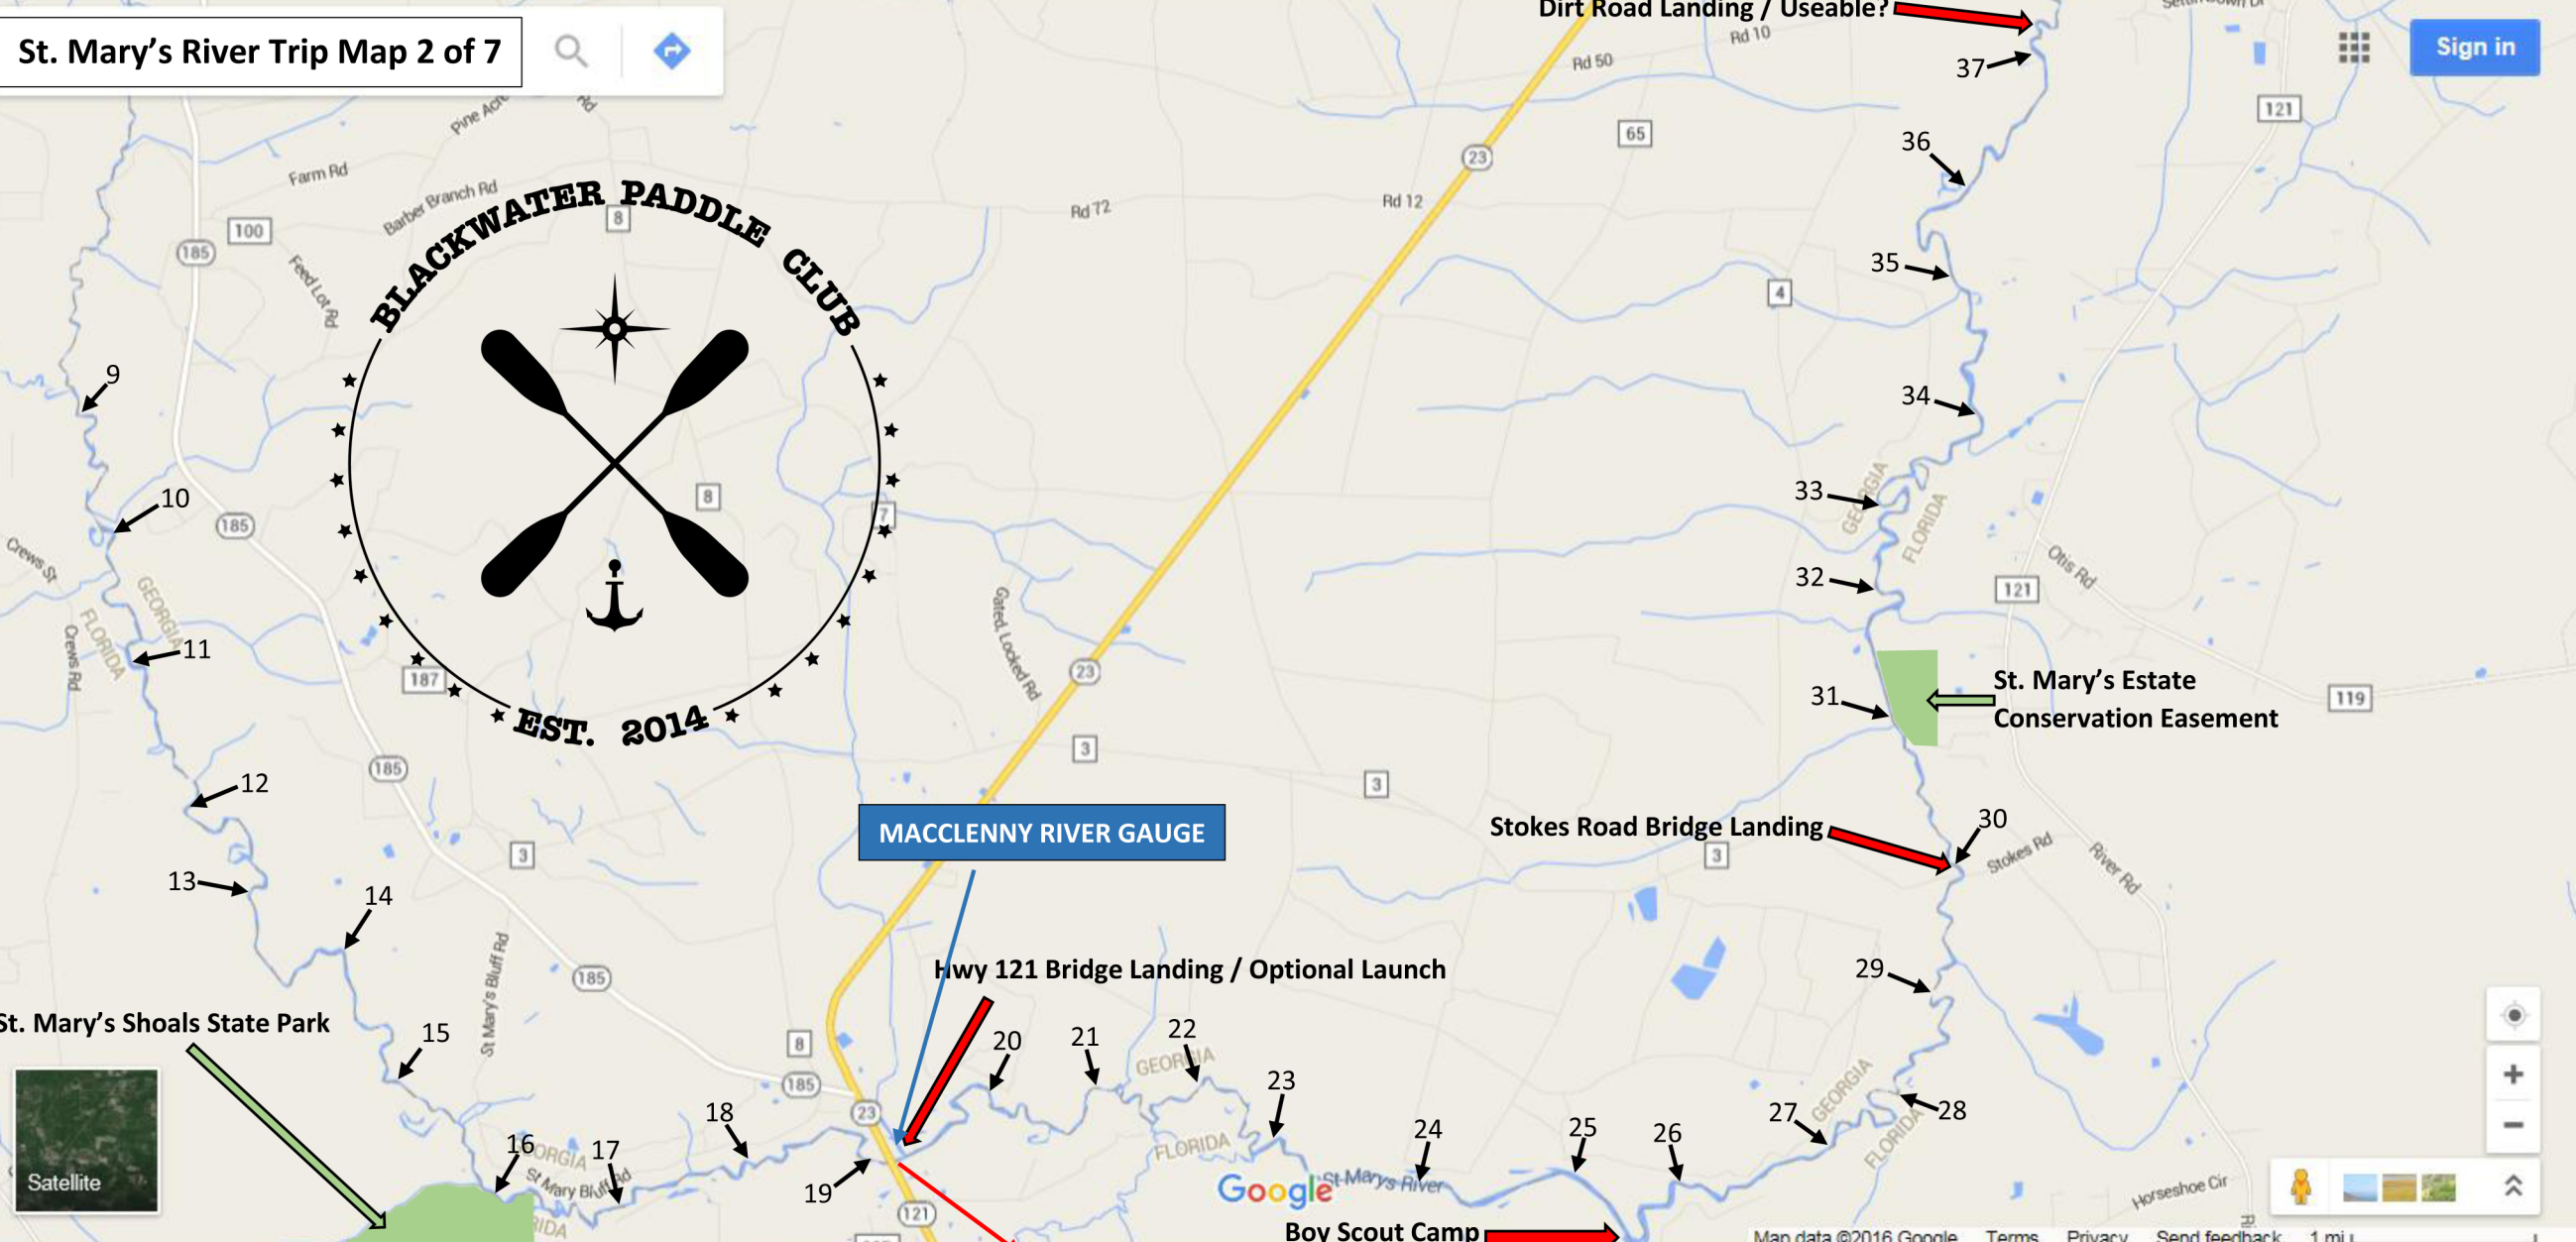

St. Mary's River Trip Map 2 of 7

MACCLENNY RIVER GAUGE

Stokes Road Bridge Landing

Hwy 121 Bridge Landing / Optional Launch

Boy Scout Camp

St. Mary's Estate Conservation Easement

St. Mary's Shoals State Park

Macclenny Repeater (5.25 miles away)