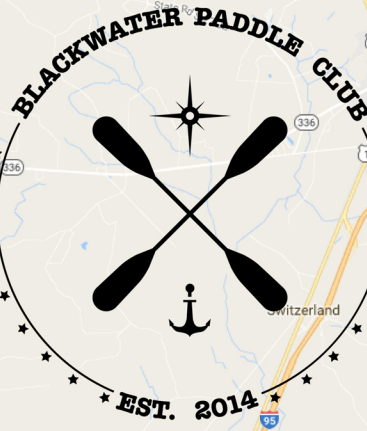

Savannah River Trip Map 5 of 5

Sign in

Ebenezer Creek Landing

Guyton Repeater

Hardeeville Repeater