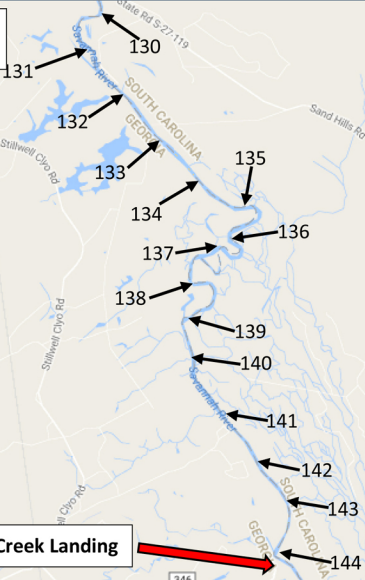

Savannah River Trip Map 5 of 5

Sign in

Ebenezer Creek Landing

Guyton Repeater

Hardeeville Repeater