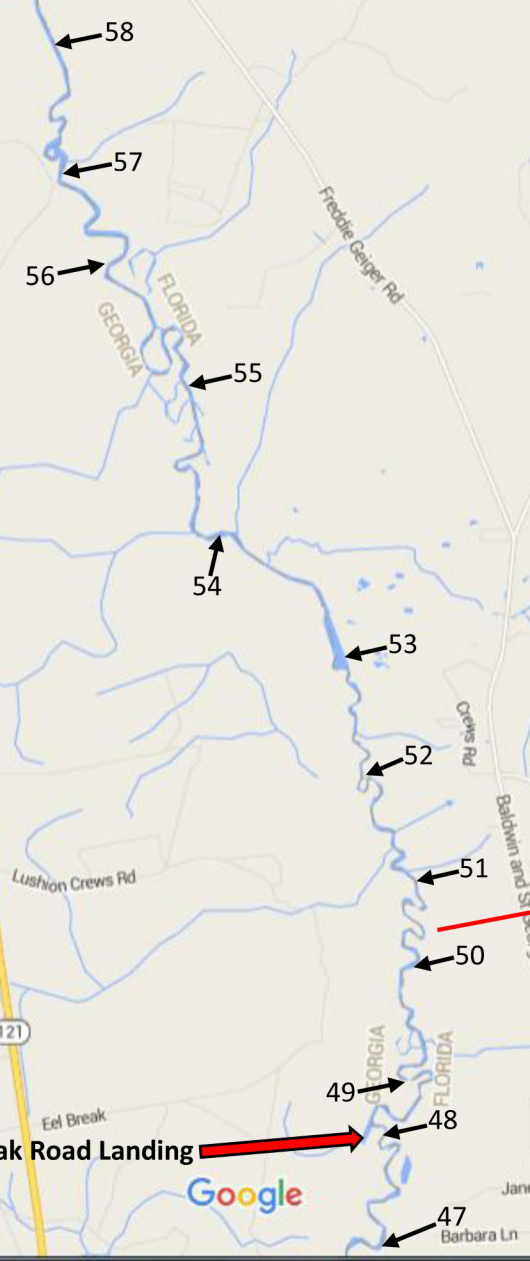

St. Mary's River Trip Map 4 of 7

Eel Break Road Landing

Callahan Repeater (10.5 miles away)