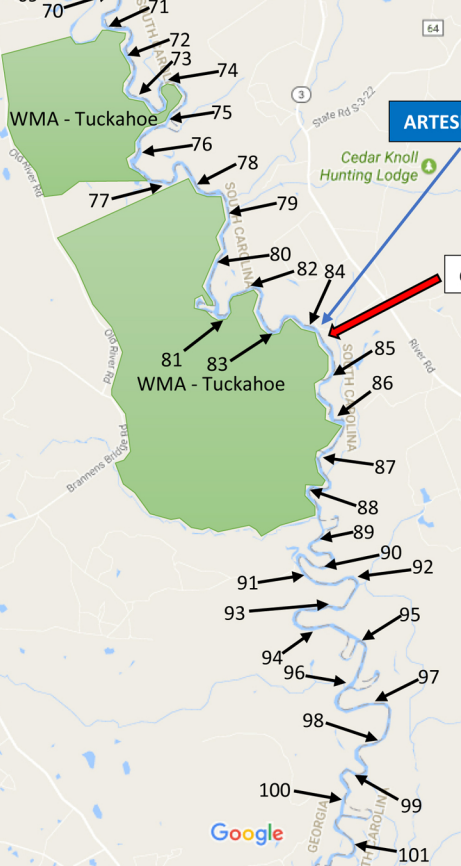

# Savannah River Trip Map 3 of 5

**Burton's Ferry Landing**

**ARTESIAN WELL**

**BURTON'S FERRY RIVER GAUGE**

**ARTESIAN WELL**

**Cohen's Landing**

Sign in

Google