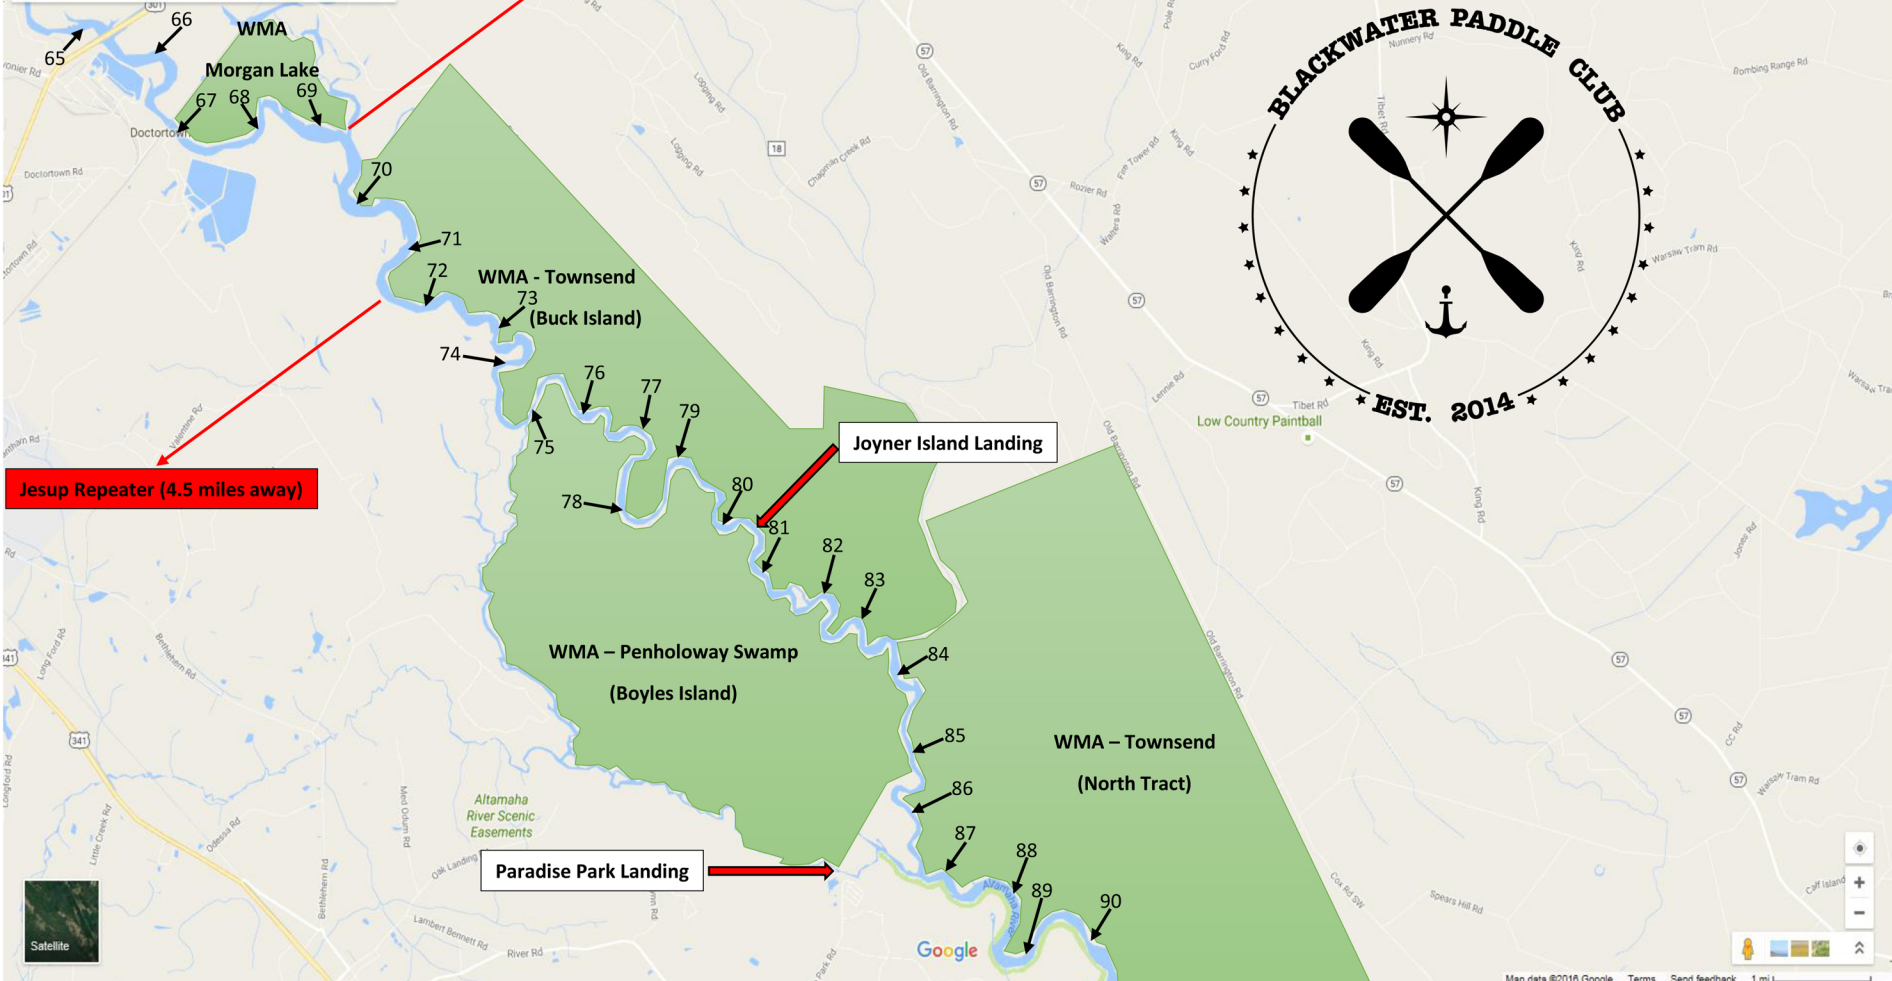

File Edit View Favorites Tools Help

Altamaha River Trip Map 4 of 5

Sign in

Jesup Repeater (4.5 miles away)

Hinesville Repeater (14.5 miles away)

Joyner Island Landing

Paradise Park Landing

Map navigation controls including a compass, zoom in (+) and zoom out (-) buttons, a street view pegman icon, and a scale bar.